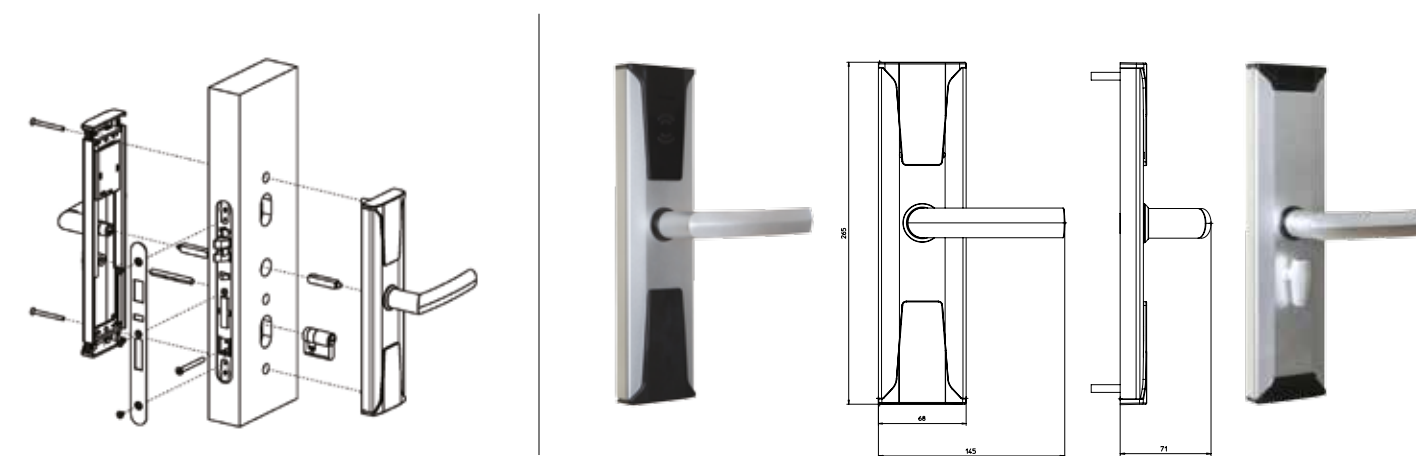

Retrofit underplate

A metal underplate mounted between the door and the CISA eGO handle plate to cover the existing holes.

For more information
CISA Hospitality Solutions:
cisahotels.com
[@CISALocks](https://twitter.com/CISALocks).

CISA
eGO

CISA eGO

Technical drawings

EURO mortise

ANSI mortise

Installation diagram

Technical drawings: all measurements in mm.