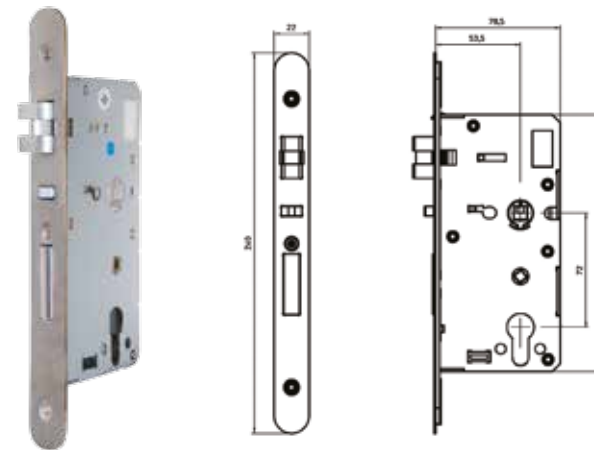

Retrofit underplate

A metal underplate mounted between the door and the CISA eGO handle plate to cover the existing holes.

For more information
CISA Hospitality Solutions:
cisahotels.com
[@CISALocks](https://twitter.com/CISALocks).

CISA
eGO

CISA eGO

Technical drawings

EURO mortise

ANSI mortise

Installation diagram

Technical drawings: all measurements in mm.