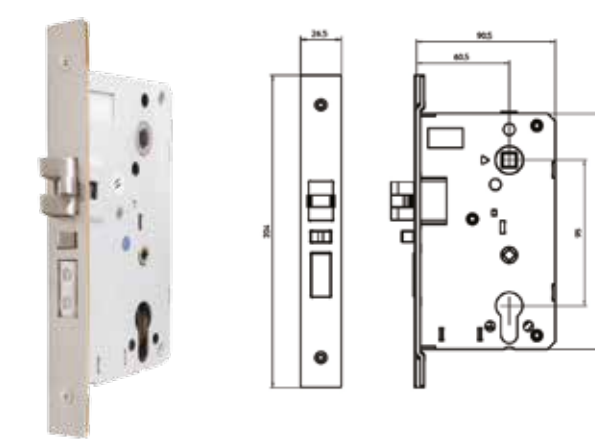

Retrofit underplate

A metal underplate mounted between the door and the CISA eGO handle plate to cover the existing holes.

For more information
CISA Hospitality Solutions:
cisahotels.com
[@CISALocks](https://twitter.com/CISALocks).

CISA
eGO

CISA eGO

Technical drawings

EURO mortise

ANSI mortise

Installation diagram

Technical drawings: all measurements in mm.